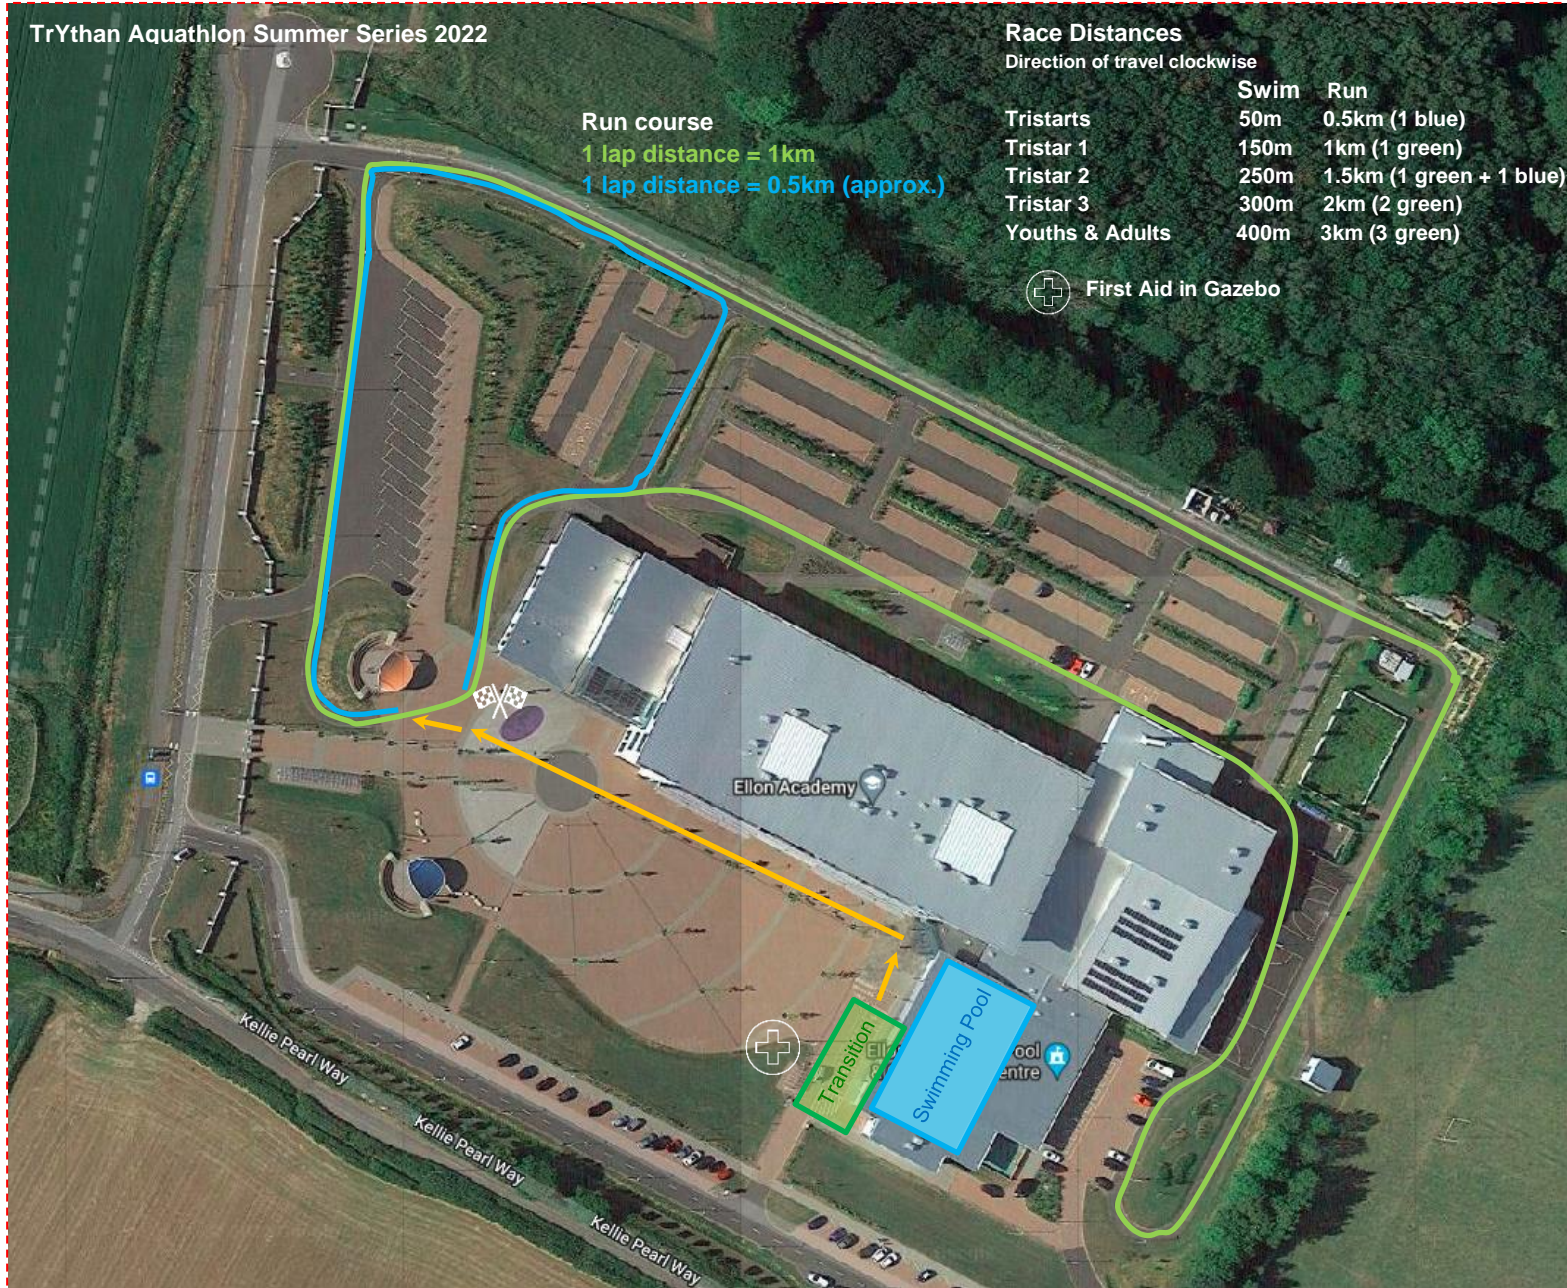

TrYthan Aquathlon Summer Series 2022

Run course
1 lap distance = 1km
1 lap distance = 0.5km (approx.)

Race Distances

Direction of travel clockwise

	Swim	Run
Tristarts	50m	0.5km (1 blue)
Tristar 1	150m	1km (1 green)
Tristar 2	250m	1.5km (1 green + 1 blue)
Tristar 3	300m	2km (2 green)
Youths & Adults	400m	3km (3 green)

⊕ First Aid in Gazebo

Transition Zone

Enter at one end and leave at far end

Single direction travel